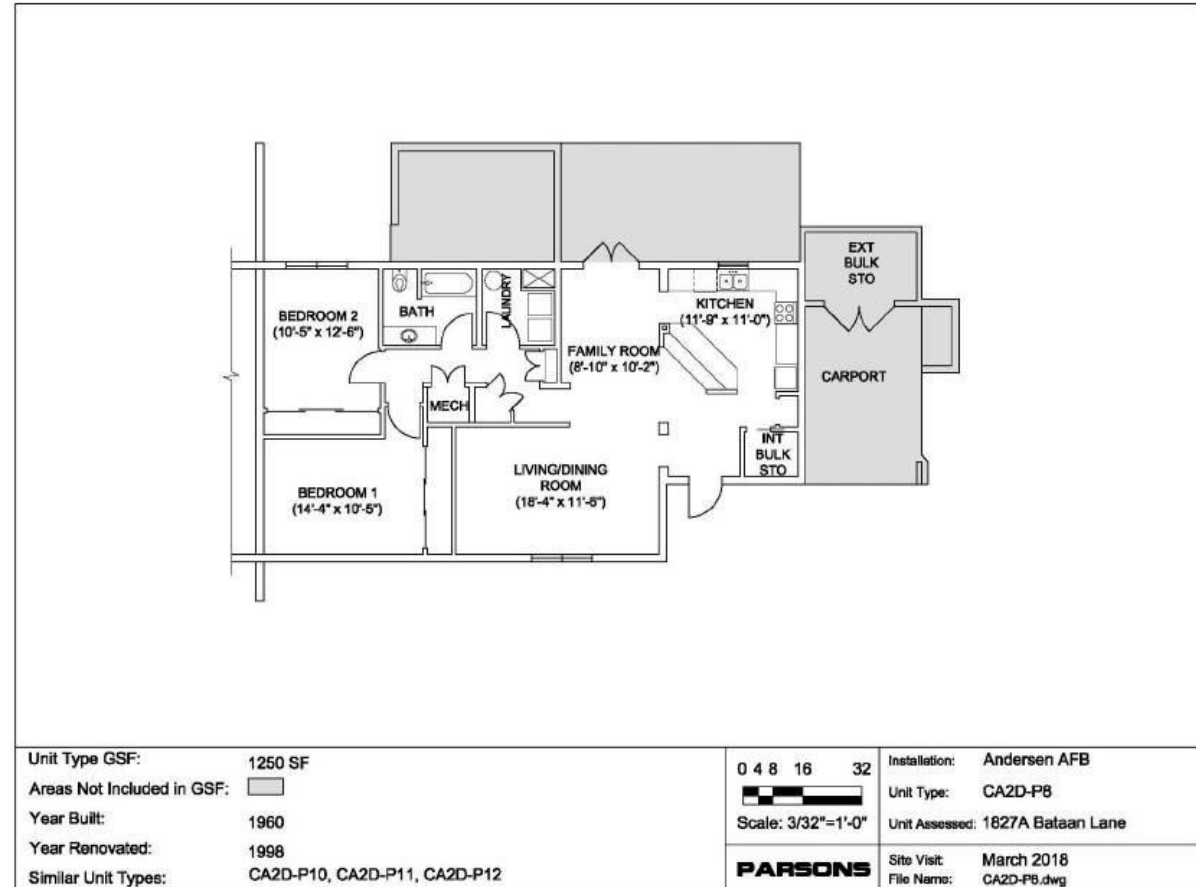

Anderson AFB

Company Grade Officers

Housing Floorplans and Pictures

2 Bedroom Type 1

COMPANY GRADE OFFICER 2 BEDROOM - R2D4/R2S4

2 Bedroom Type 2

JUNIOR ENLISTED 2 BR - CA2D8/CA2D11/CA2D12

3 Bedroom Type 1

COMPANY GRADE 3 BEDROOM - CO3D10

4 Bedroom Type 1

FIELD GRADE OFFICER 4 BEDROOM - R4S4

4 Bedroom Type 2

FIELD GRADE OFFICER 4 BEDROOM - R4S1/R4S2

4 Bedroom Type 3

COMPANY GRADE OFFICER 4 BR - R4S4 (2 BR Duplex Conversion)